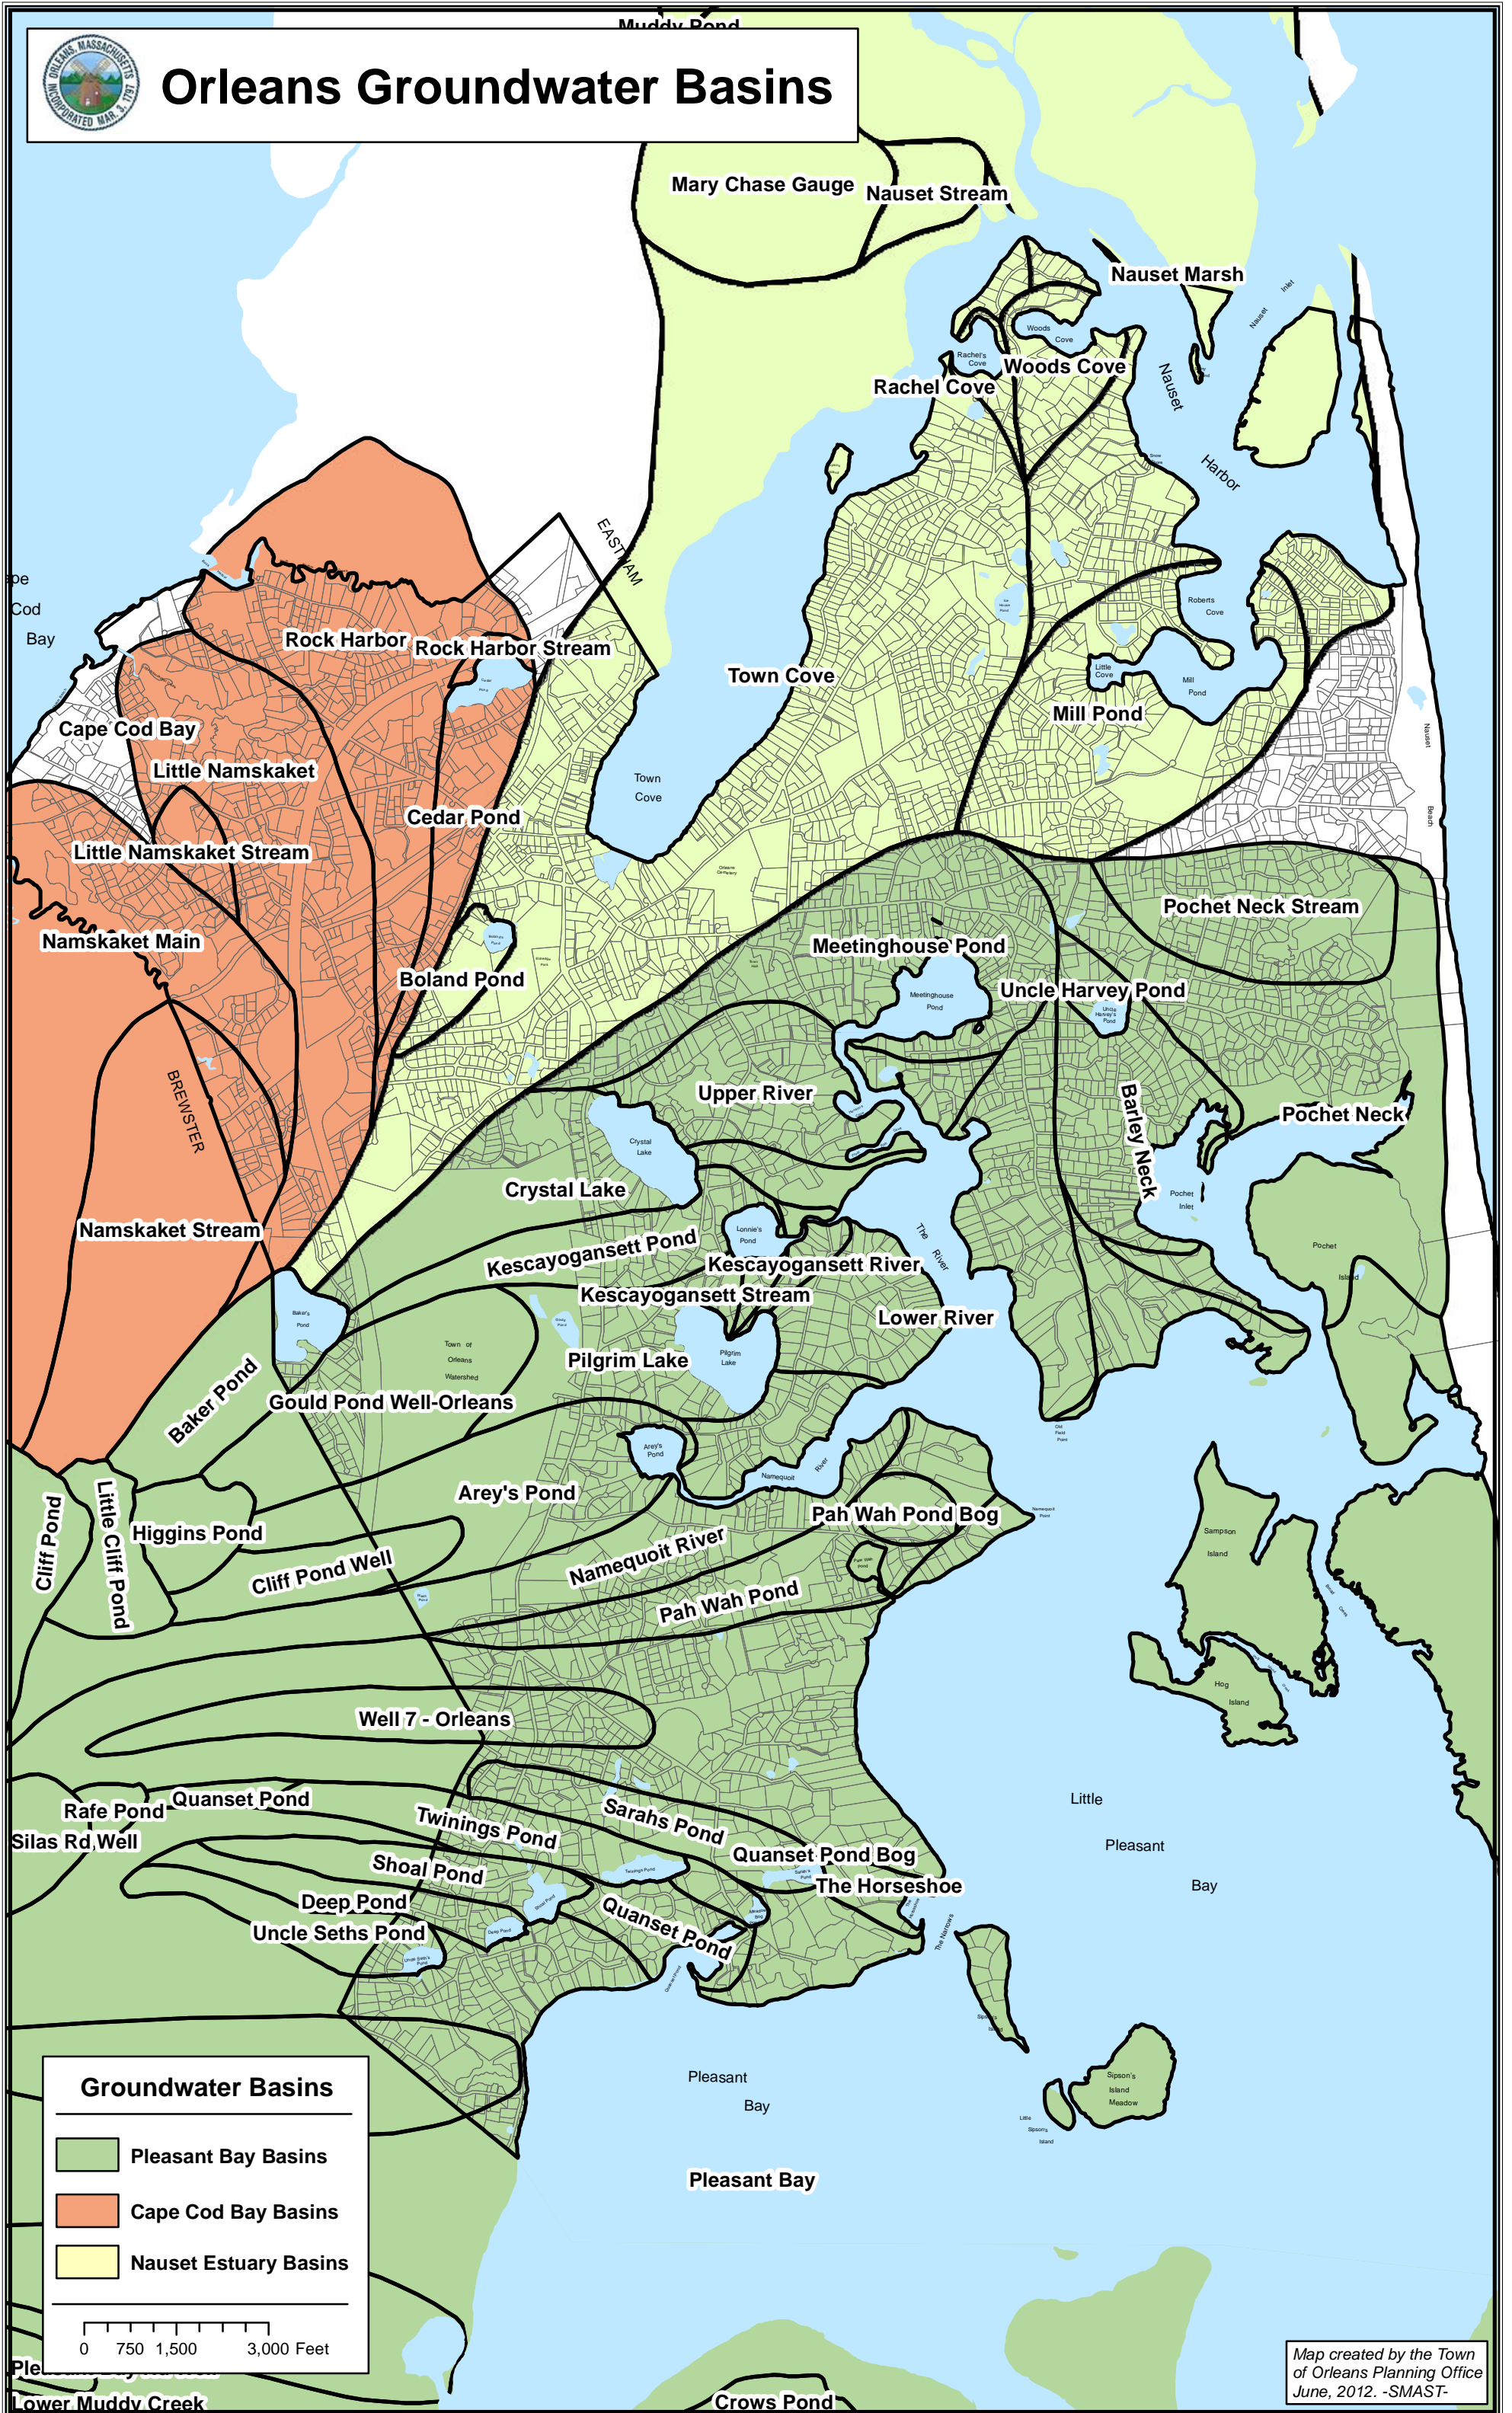

Orleans Groundwater Basins

Groundwater Basins

- Pleasant Bay Basins
- Cape Cod Bay Basins
- Nauset Estuary Basins

0 750 1,500 3,000 Feet

Map created by the Town of Orleans Planning Office June, 2012. -SMAST-